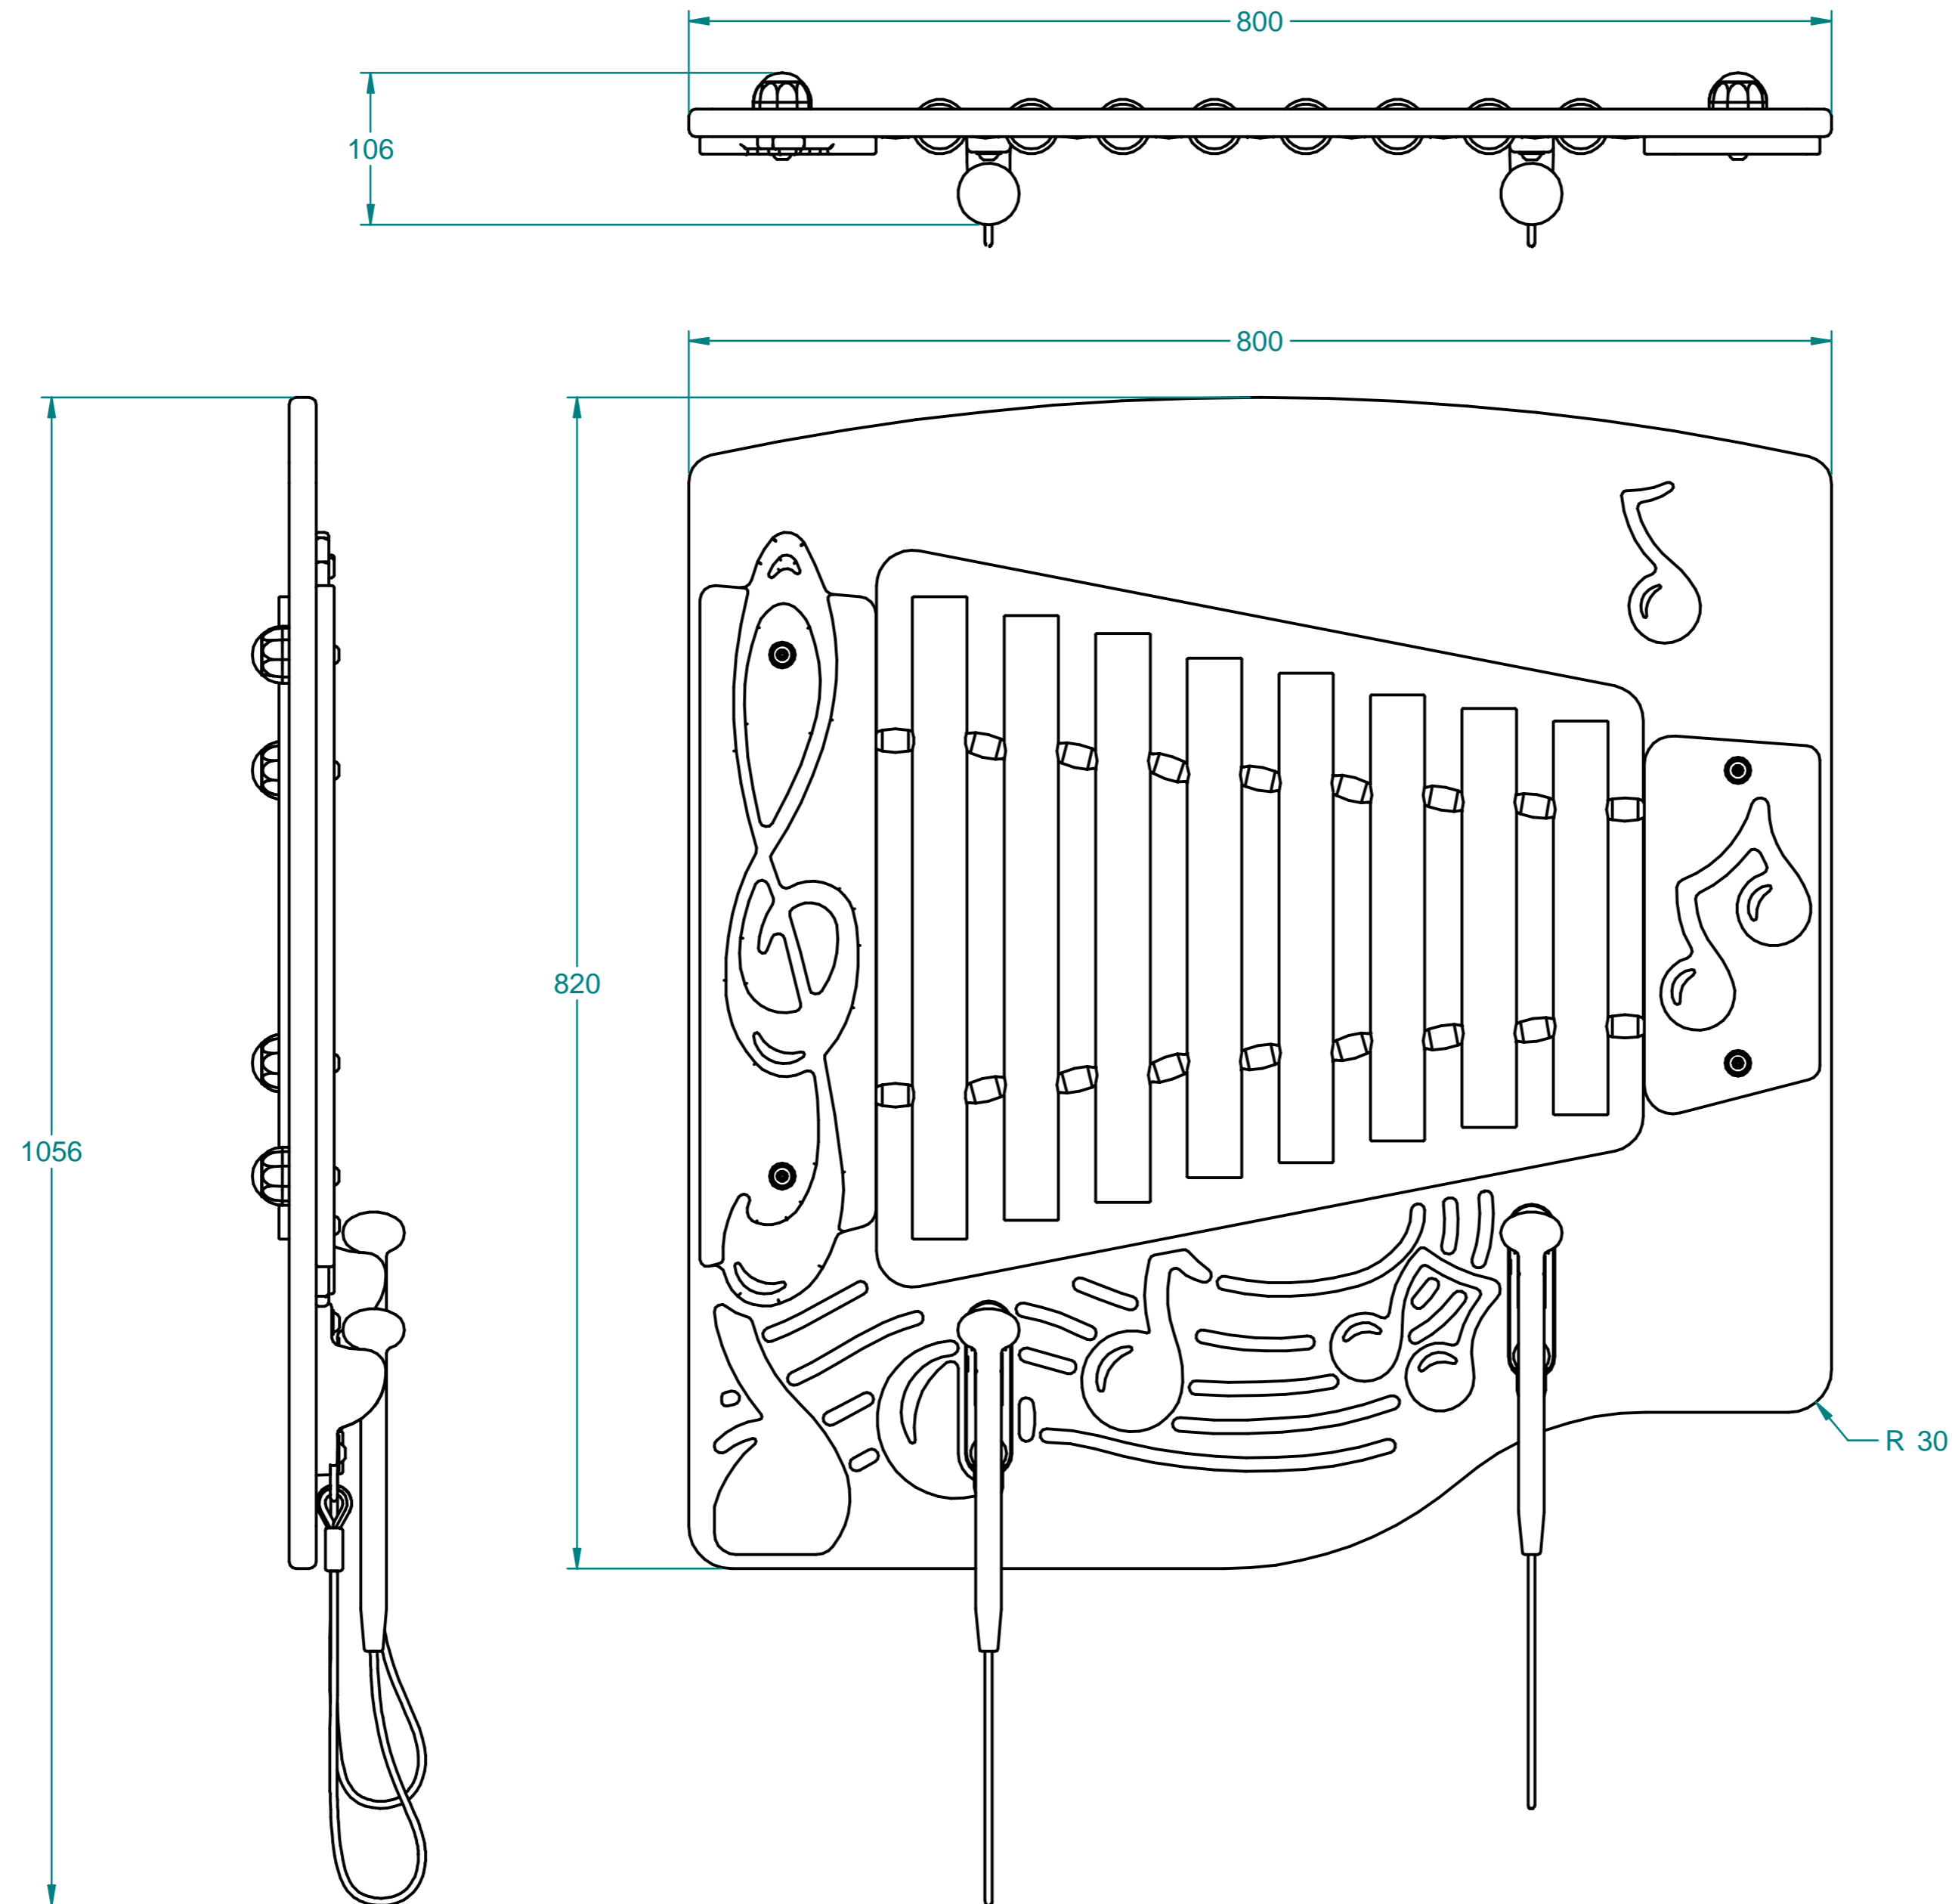

FIMUTUBE3 - Glockenspiel Play Panel - 800x820mm - (REV D) - 2D

Spitfire Road, Old Sarum, Salisbury			
Wiltshire, SP4 6GB, UK			
Tel: +44 (0)1722 349 793			
www.fahr-industries.com			
<small>This document, including the copyright therein, is the property of Fahr Industries Ltd and may not be utilised for any purpose or reproduced, or transmitted to any third party without prior written consent.</small>			
	All Dimensions in mm	1 of 1	Not To Scale
Title	FIMUTUBE3 - Glockenspiel Play Panel - 800x820mm - (REV D) - 2D		
Drg By	Jack Cawkwell	Date:	04/02/22